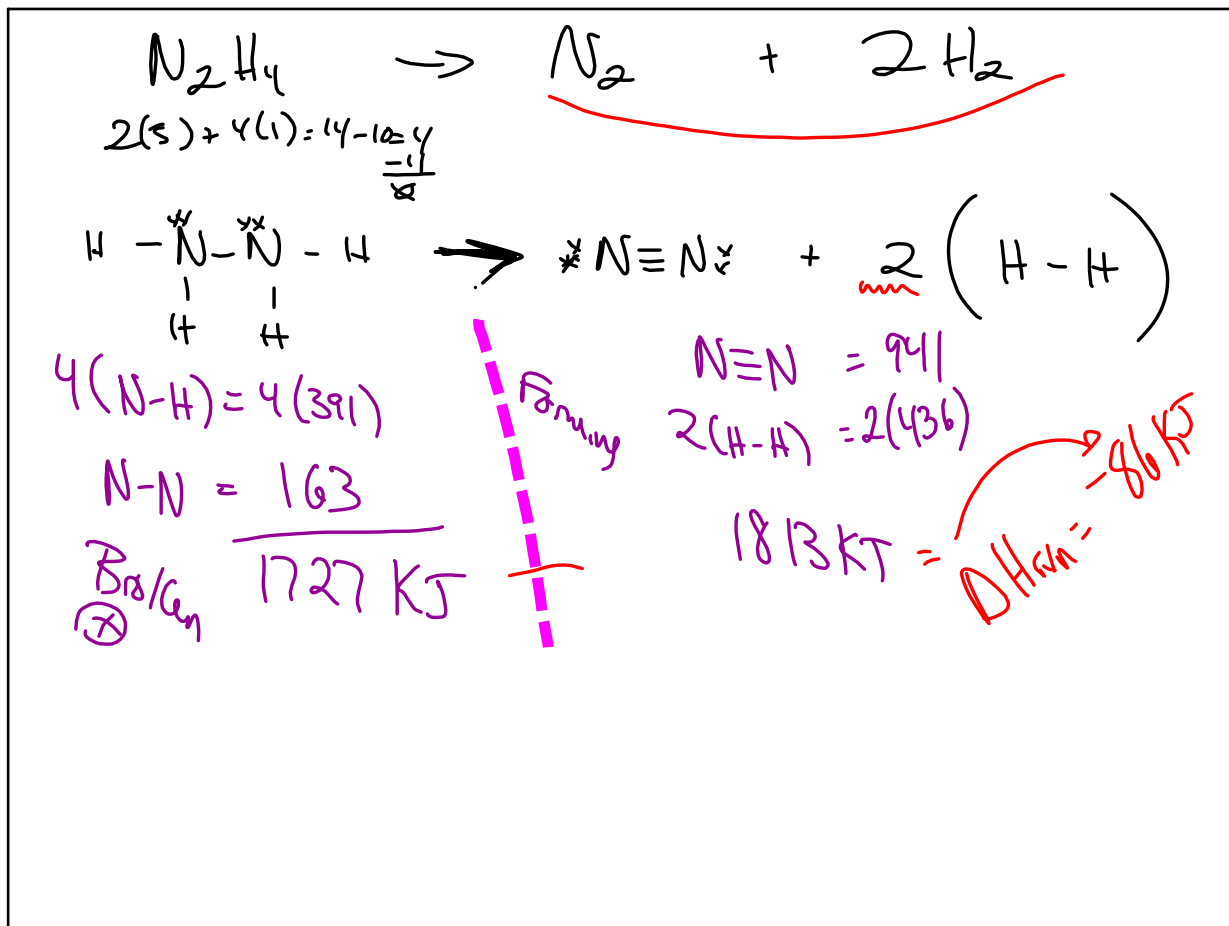

Exceptions to octet rule

① ODD # e⁻, Extra e⁻ goes on atom that is more electronegative.

② fewer than 8 valence e⁻

Nov 14-8:05 AM

③ More than an octet

P 3SD SSSS

Nov 14-8:29 AM

Nov 14-8:36 AM

Nov 14-8:51 AM

Nov 14-8:58 AM

Nov 14-9:00 AM

Nov 14-9:03 AM

Nov 14-9:13 AM

Nov 14-9:20 AM