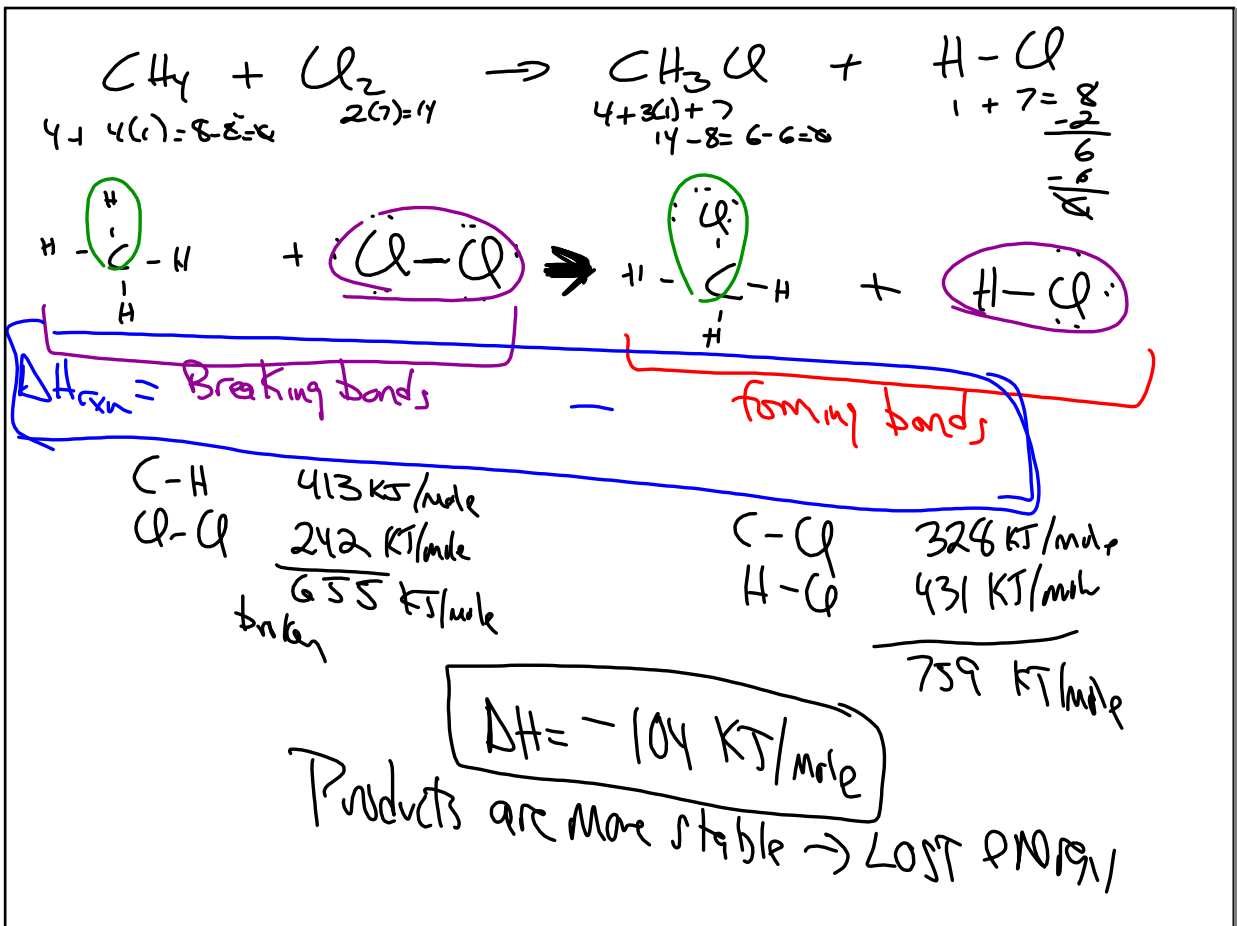

Exceptions to octet rule

① ODD # e⁻, Extra e⁻ goes on atom that is more electronegative.

② fewer than 8 valence e⁻

Nov 14-8:05 AM

③ More than an octet

P 3SD SSSS

Nov 14-8:29 AM

Nov 14-8:36 AM

Nov 14-8:51 AM

Nov 14-8:58 AM

Nov 14-9:00 AM

Nov 14-9:03 AM

Nov 14-9:13 AM

Nov 14-9:20 AM