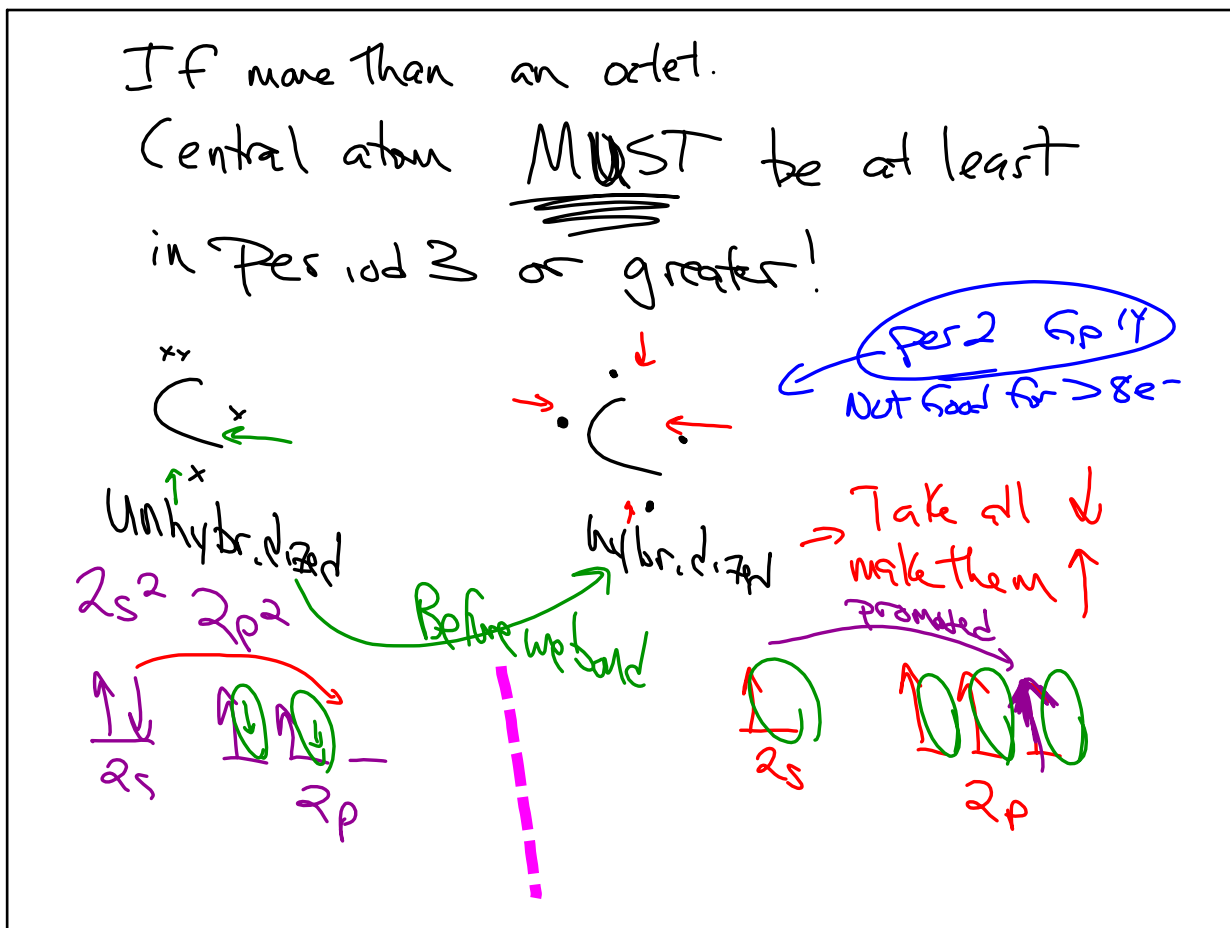

Exceptions to octet rule

① ODD # e⁻, Extra e⁻ goes on atom that is more electronegative.

② fewer than 8 valence e⁻

Nov 14-8:05 AM

③ More than an octet

P 3SD SSSS

Nov 14-8:29 AM

Nov 14-8:36 AM

Nov 14-8:51 AM

Nov 14-8:58 AM

Nov 14-9:00 AM

Nov 14-9:03 AM

Nov 14-9:13 AM

Nov 14-9:20 AM