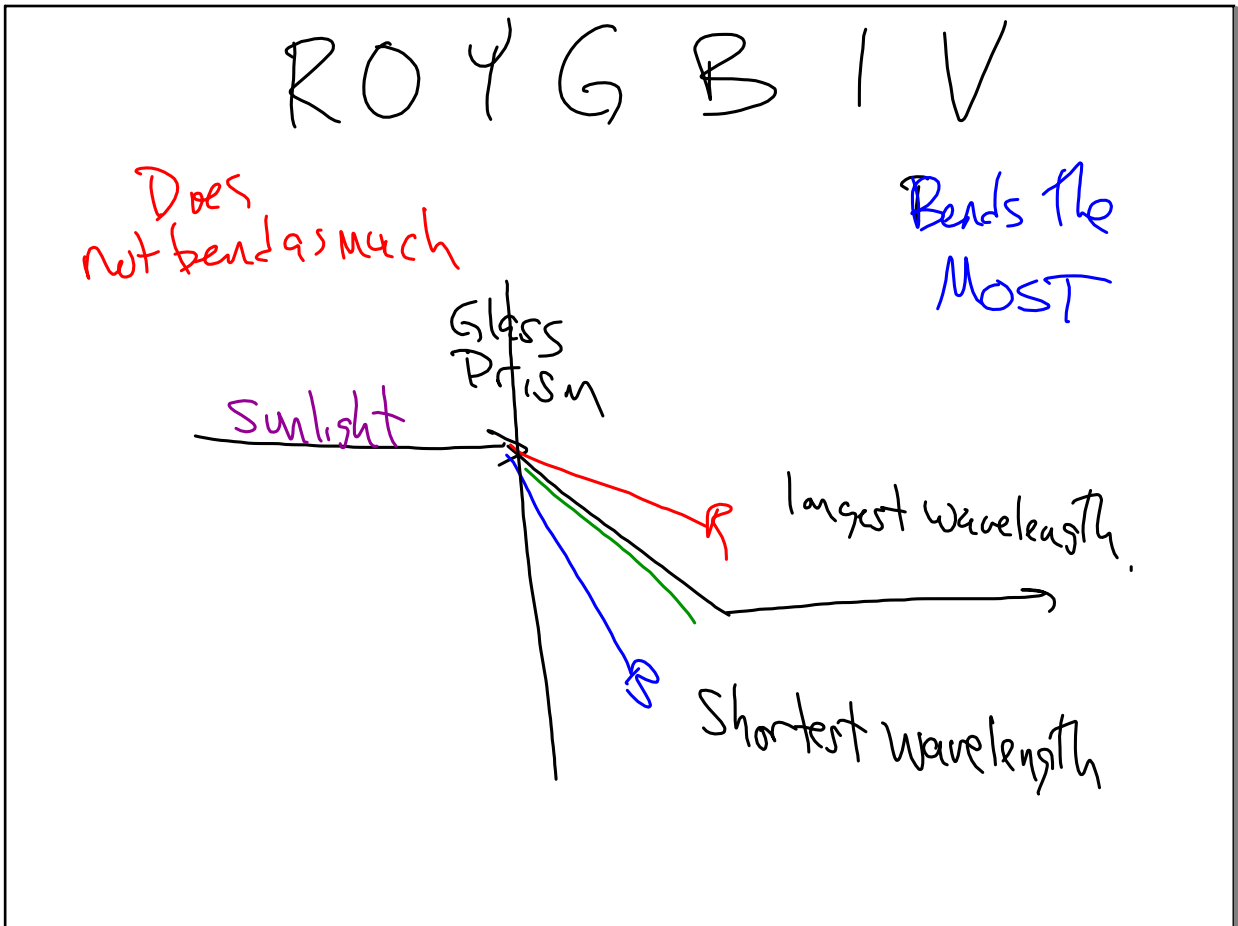

<u>Real Image</u> 3D	<u>Virtual Image</u> 3D
<ul style="list-style-type: none">→ Stereoscope→ geometry is real<u>Some movements.</u>	<ul style="list-style-type: none">→ compound microscope→ on a screen→ can't touch in same geometry b/c it's flipped.L/R up/down switched.

Nov 30-10:05 AM

Nov 30-10:24 AM

Nov 30-10:27 AM

Nov 30-10:30 AM

Nov 30-10:37 AM

Nov 30-10:40 AM