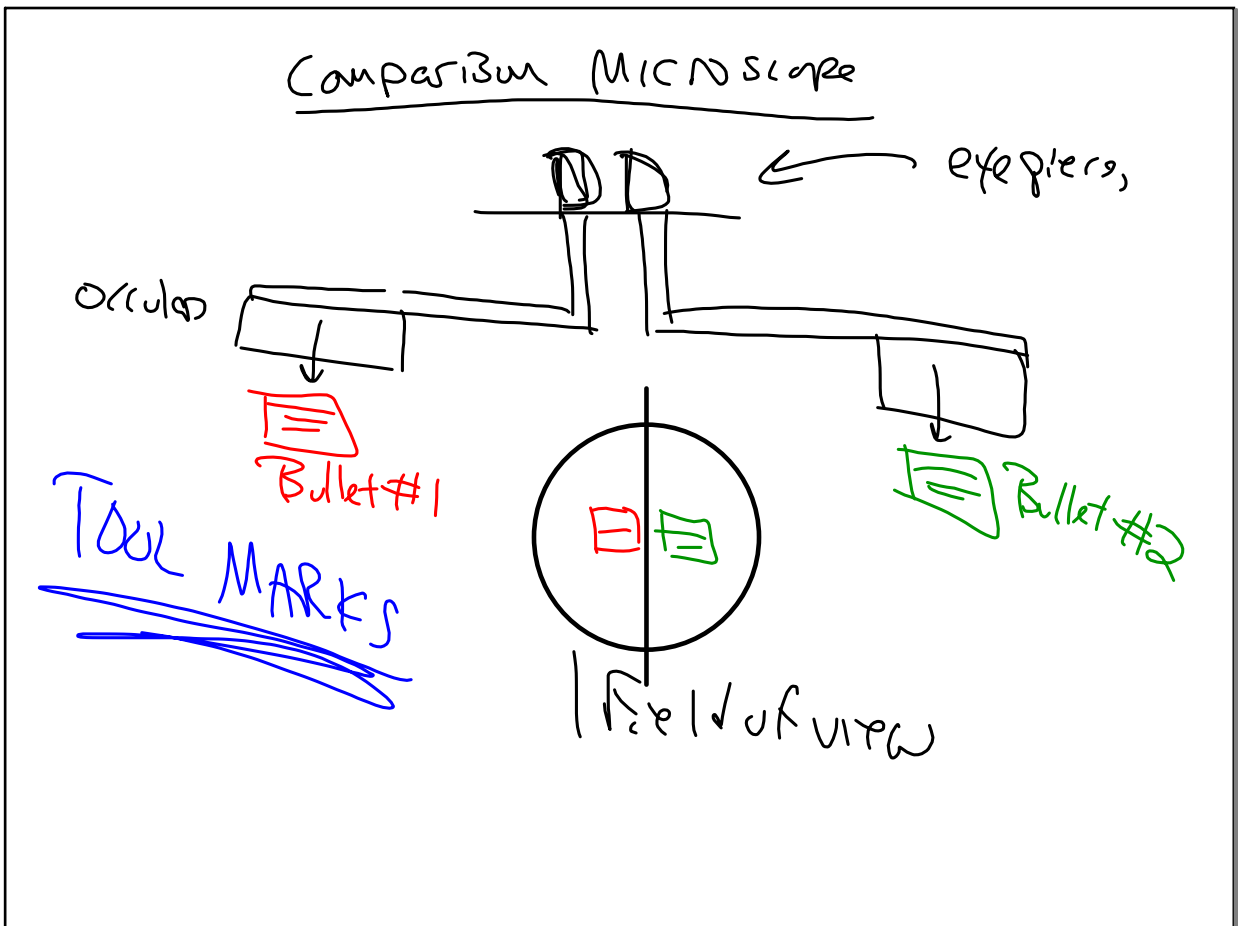

Sep 26-9:22 AM

Sep 26-9:29 AM

Osborne - graphology

- size
- pressure of writing
- straightness (on line) mm
- curves of letters
- slant
- Pull - fade of pen.

Sep 26-9:35 AM

FBI

FP

1996

AFIS

Sep 26-9:47 AM

CSI effect

TV Show

CSI → NY
→ CA
→ No.

NLIS

(aw + order) → or is in
→ (f
→ SVU

- Dexter
- Hawaii 50
- Criminal Minds
- Bones

Sep 26-9:49 AM

Recognize → It's a crime scene

① Secure the crime scene

TAFE → As much as need and then some

② Separate witnesses

accurate account

③ Scan Scene

our safety

Injuries → EMS/FD/Rescue

Sep 26-9:54 AM